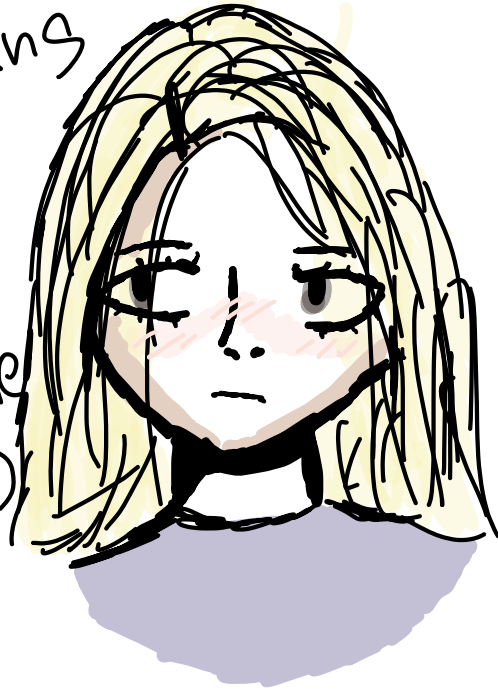

OMG

ur drawing

made by:

noodle doodle  
aka  
bida

i really hope u like it yeh she's kind of sad but yey i did this in frickin 10 mins and had to rush it a bit

don't wanna excuse myself

tell me if u want a new one